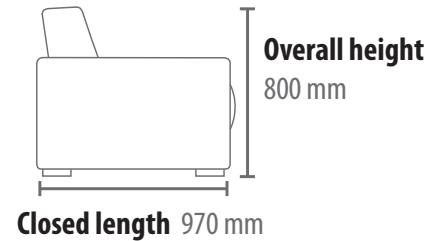

Chair 1760 x 945 mm
Mattress 800 x 2000 mm

Small 1810 x 945 mm
Mattress 1150 x 2000 mm

Medium 2060 x 945 mm
Mattress 1400 x 2000 mm

Large 2260 x 945 mm
Mattress 1600 x 2000 mm

Extra Large 2460 x 945 mm
Mattress 1800 x 2000 mm

Seat height
470 mm

Arm height
600 mm

Storage Arm option

Chair 1900 x 945 mm
Mattress 800 x 2000 mm

Small 1950 x 945 mm
Mattress 1150 x 2000 mm

Medium 2200 x 945 mm
Mattress 1400 x 2000 mm

Large 2400 x 945 mm
Mattress 1600 x 2000 mm

Extra Large 2600 x 945 mm
Mattress 1800 x 2000 mm

Seat height
470 mm

Arm height
600 mm